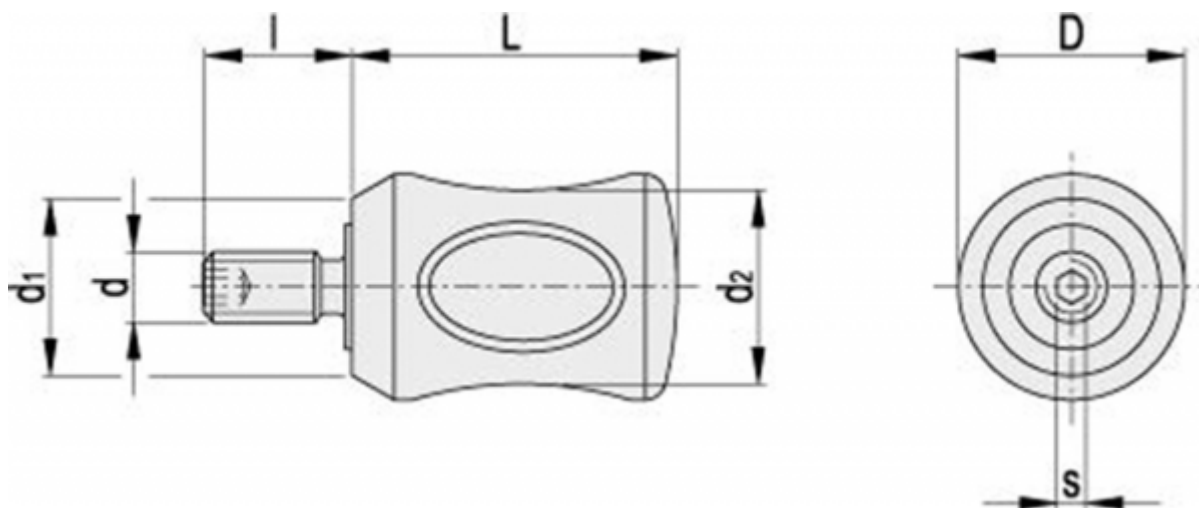

# Data Sheet

Article number: 230424991

Description: E+G Revolving handles I.731/20+x-M5

## Measures

D	= 13.5
d1	= 11
d2	= 11
d6g	= M5
l	= 10
L	= 20
s	= 2.5
Weight in (g)	= 9